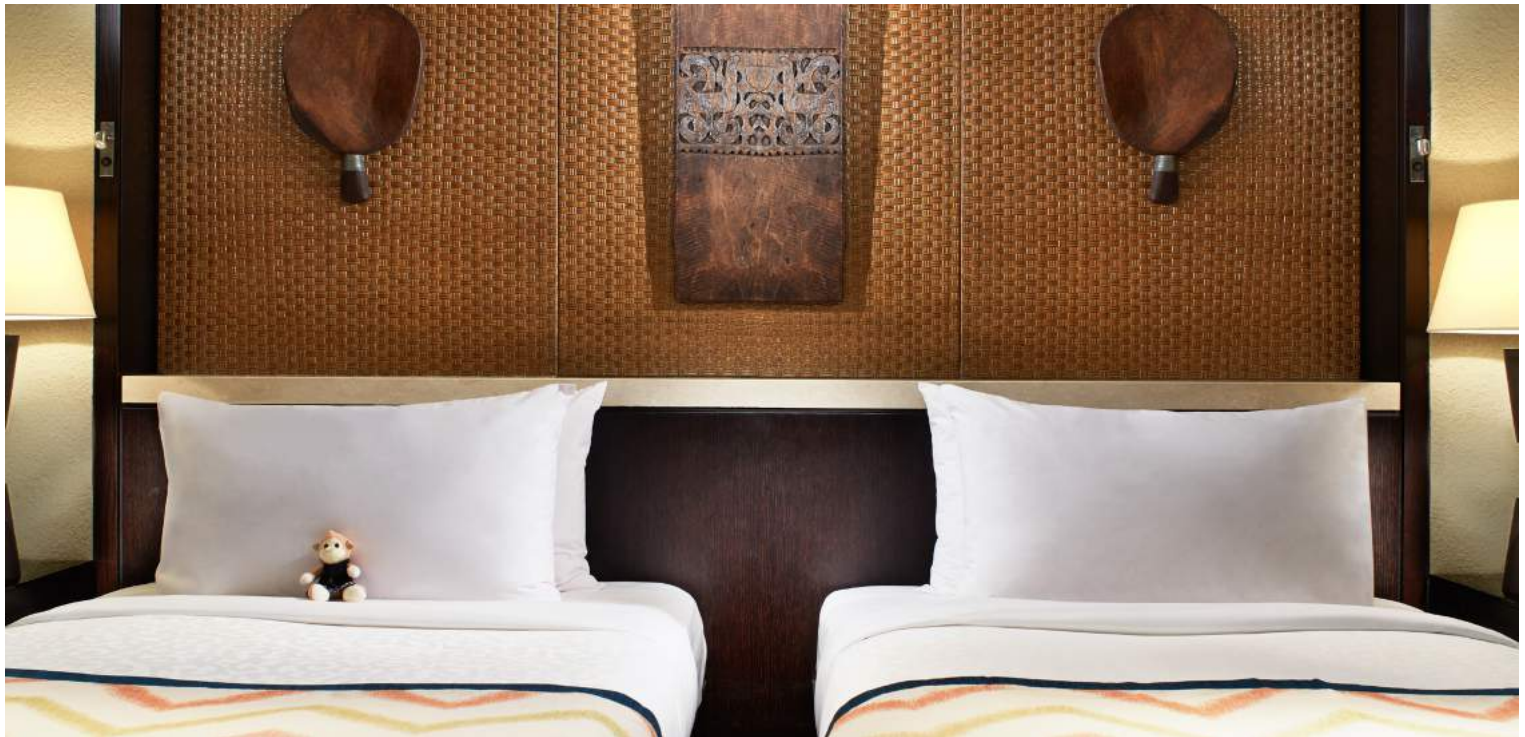

CONRAD[®]
BALI

NEVER JUST STAY. STAY INSPIRED.

PILLOW MENU

Your bed is furnished with lavish 100% down pillows for soft support.

For guest who prefer firmer support, the in room closet stock an additional foam pillow.

Firm support duck down and feather.
Duck down providing firm support for extra relaxation.

Feather bolster duck down
the comfort of bolster, together with the feel of duck down.

NON ALLERGIC PILLOW

Soft support polyester fiber
For a gentle and comfortable sleep.

Medium support Dacron
ensures correct sleeping posture and helps prevent back and neck problems.

Hard support latex
Luxurious comfort whilst at the same time providing firm support.

Foam firm dacron.
Conforms to movement, providing correct, comfortable support to head and neck.

Traditional pillow local/ traditional cotton contain
Try traditional comfortable pillow ideal for side sleepers.